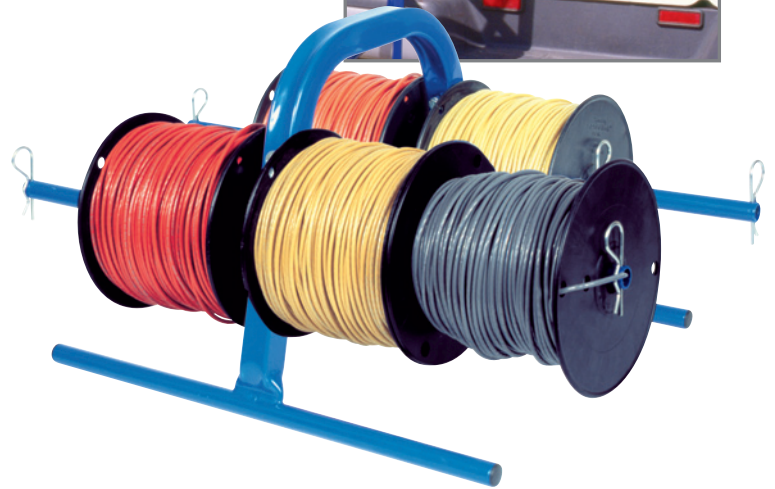

WireSMART CABLE DISPENSER

The versatility of 3 items in 1!

Smoothly dispense coils of armored cable or NM-B cable. Three items in one, our dispenser comes with both floor and stud mounting brackets, and has the capacity to support 1000' reels. Its swivel eyelet prevents tangles while paying out cable. A wide base keeps the load stable.

- Includes 2 brackets to mount to floor or stud
- Square-tube steel with premium powder coat finish
- Convenient carry handle now included

WireSMART WIRE CADDY

Convenient one hand portability!

Madison's Wire Caddy allows you to conveniently store your wire within reach. Dispense small quantities of spooled wire with ease. Our convenient hand carrying design holds up to eight spools of wire. The wide base keeps the load stable. A 3/8" hitch pin clip allows easy loading and changing of spooled wire.

- Convenient hand carrying design
- Square-tube steel with premium powder coat finish
- Shipped knocked down, takes up less shelf space

| Item# | Description | Inner Carton | Inner Weight | Master Carton | Master Weight |
|--------|-----------------|--------------|--------------|---------------|---------------|
| MH8110 | Cable Dispenser | 1 | 15.90 lbs. | 2 | 31.80 lbs. |
| MH8010 | Hand Caddy | 1 | 6.10 lbs. | 2 | 12.20 lbs. |

WIRE CADDY

Convenient one hand portability
MH8010

| CAPACITY | # OF SPOOLS | SPOOL DIMENSIONS |
|----------|---------------------------|-----------------------|
| | 8 | 7" diameter x 5" wide |
| 4 | 7" diameter x 6"-10" wide | |