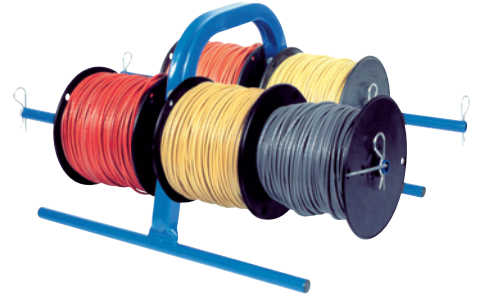

## WIRESMART WIRE CADDY

ITEM#: MH8010

### PRODUCT DESCRIPTION:

Wire Caddy

### APPLICATION:

Allows for convenient wire storage within reach

### FEATURES:

Dispense small quantities of spooled wire with ease. Our convenient hand carrying design holds up to eight spools of wire. The wide base keeps the load stable. 3/8" hitch pin clips allows easy loading and changing of spooled wire.