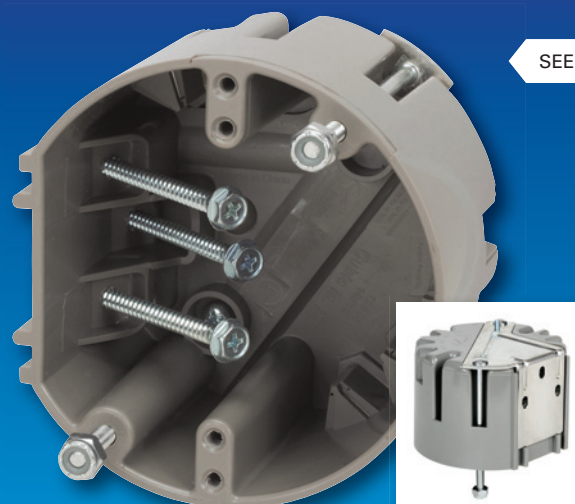

CORD GRIPS - NON-METALLIC

Material: Fiberglass Reinforced Nylon

Certifications: UL Listed

Features: Neoprene gland. Liquid-tight for round cable. Includes locknut.

ITEM#	TRADE SIZE	INNER QTY	MASTER QTY
MNPT-50	1/2"	50	250
MNPT-75	3/4"	25	125

Unmatched versatility!

With a cold rolled steel L-Bracket, this Smart Box is a UL listed 50 lb. ceiling fan support box and a 75 lb. light fixture support box that works for all kinds of job situations. It is side beam mounted with (3) 2" #10 hex head screws vs. bottom beam mounted. Ideal for upgrading light fixtures to light ceiling fan combos, this one of a kind product has unmatched versatility that is immediately recognized by the electricians in the field.

- Ideal for new and old work applications
- Heavy duty design for support of moving loads
- Extra deep for ceiling fan components.
- Nylon locking nuts for secure ceiling fan attachment
- Factory installed (3) #10 x 2" Hex head screws

SEE PG 75

SmartBox

FAN & FIXTURE